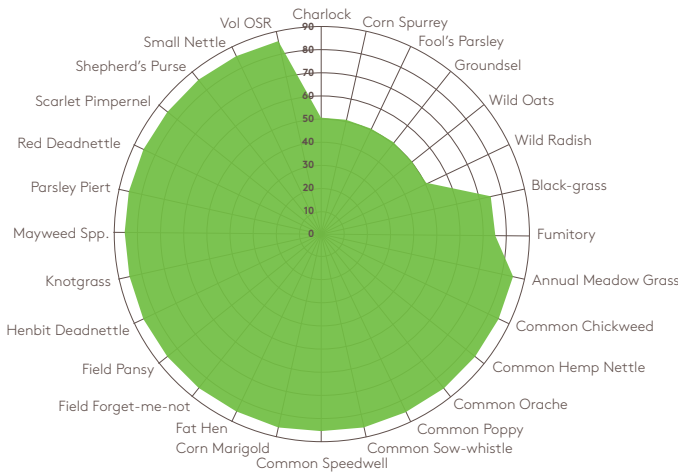

Key Benefits

- User friendly SC formulation
- Easy to pour, rinse and clean
- Key active ingredient across a broad range of crops
- Broad spectrum weed control