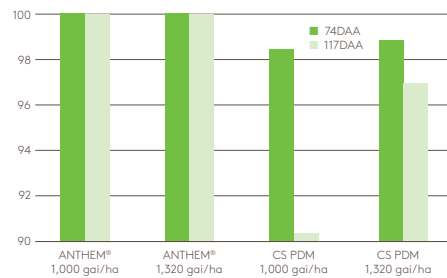

% Control Poppy