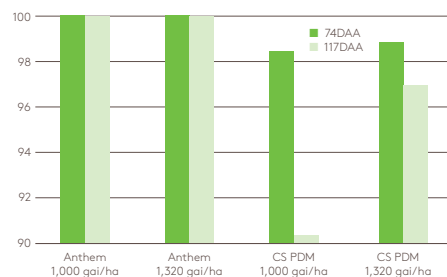

% Control Poppy