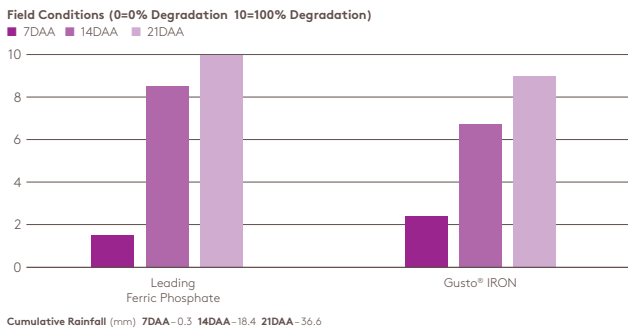

Pellet Durability... in the field