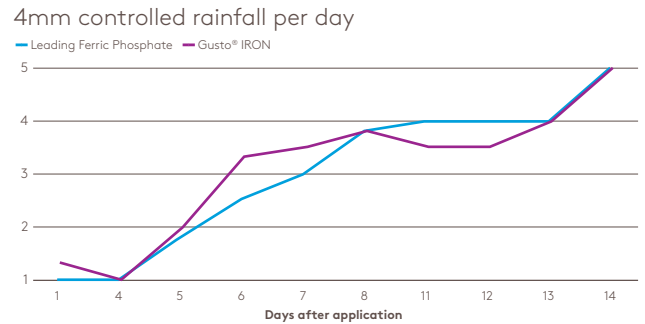

...and under controlled conditions