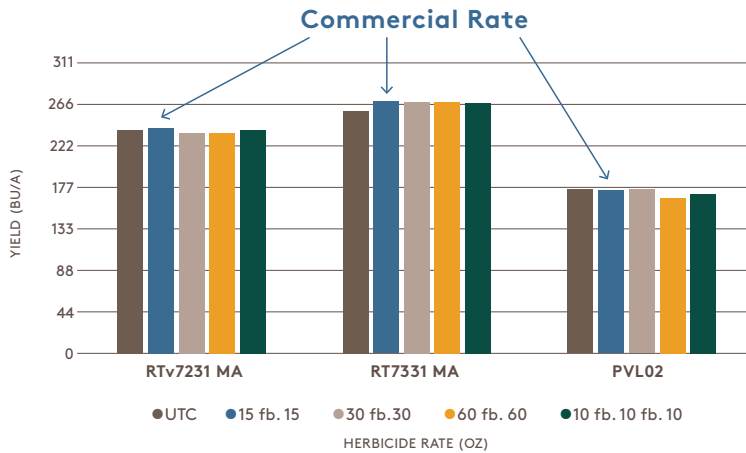

RiceTec Max-Ace™ Herbicide Tolerance