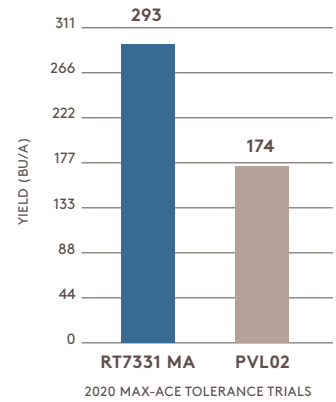

### Excellent control of grasses & IMI resistant (weedy) rice

- Barnyardgrass
- Signalgrass
- Sprangletop
- Weedy/Red/Feral Rice
- See label for additional grasses

#### RTv7231 MA

- Long Grain Variety
- Height 42 inches
- Average standability
- 79-day maturity; Early
  - 50% Heading
- Average Milling
  - 53/68
- Average Disease Tolerance

#### RT7331 MA

- Long Grain Hybrid
- Based on XP753
- Height 46 inches
- Excellent standability
- 81-day maturity; Early
  - 50% Heading
  - 60/71
- Average Milling
- Excellent Disease Tolerance