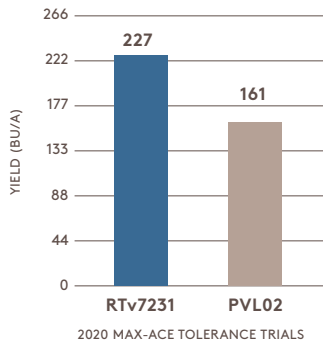

### PROTECTING GROWERS' BOTTOM LINE

The Max-Ace Rice Cropping Solution helps you get the most out of everything you put in with industry-leading hybrid and varietal yields. Field trials have shown high yielding varieties in the 175-180 bushel and an industry-first hybrid with yields in the 200-215 bushel range.

### Excellent control of grasses & IMI resistant (weedy) rice

- Barnyardgrass
- Signalgrass
- Sprangletop
- Weedy/Red/Feral Rice
- See label for additional grasses

#### RTv7231 MA

- Long Grain Variety
- Height 42 inches
- Average standability
- 79-day maturity; Early
  - 50% Heading
- Average Milling
  - 53/68
- Average Disease Tolerance

#### RT7331 MA

- Long Grain Hybrid
- Based on XP753
- Height 46 inches
- Excellent standability
- 81-day maturity; Early
  - 50% Heading
  - 60/71
- Average Milling
- Excellent Disease Tolerance