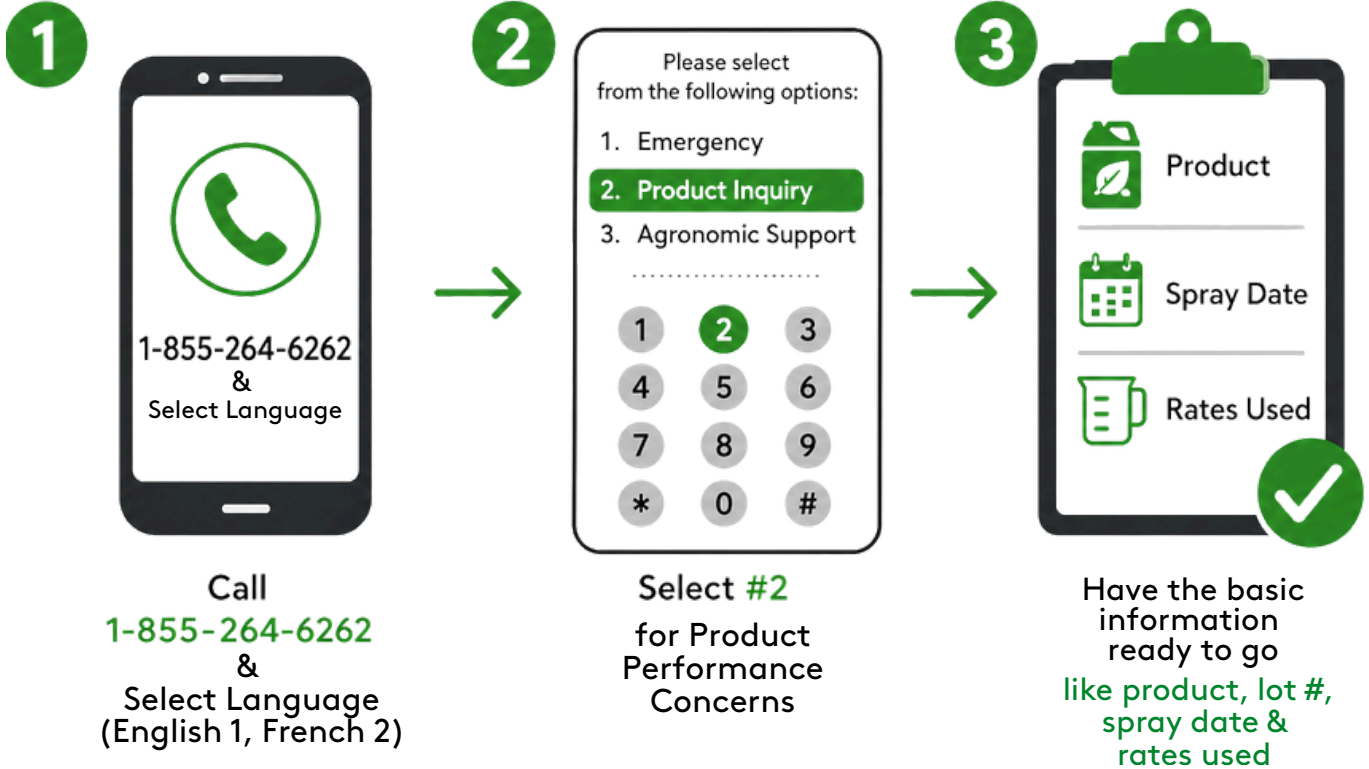

1-855-264-6262

If you have a concern with an ADAMA Product follow these 3 steps:

Our team is here to help!

Product Type	Dates to Remember
Pre-Seed Herbicides	Within 21 days of treatment or before June 15
Post Emergent Herbicides	Within 21 days of treatment or before July 15
Fungicides	Within 14 days of treatment or before Aug. 10
Insecticides	Within 7 days of treatment
Pre-Harvest Herbicides	Within 21 days of treatment & prior to harvest
Post Harvest Herbicides	In spring before May 31 & prior to seeding